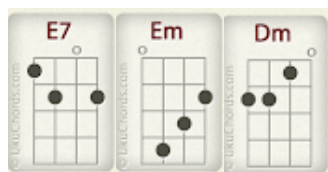

Parks and Rec Theme Song Ukulele Tab

@ Ukudabs

My Channel: <https://www.youtube.com/channel/UCjdKgloQIJVZMo7ot0Qf99Q>

My Cover: <https://www.youtube.com/watch?v=CoNMVker3zw>

Normal GCEA Tuning

Chords (Strumming Pattern DDUUDU)

C, F, C, G

C, F, C, G

C, F, C, E7, Am, F, G, G

G, F, Em, Dm

C, F, E7, Am, F, G

E7, Am, F

C (DDU), G (DDU), C (D)

Author's Note: This tab is a condensed version of my cover so it can be played solo-fingerstyle. If you play the chords along with the melody you'll get a much fuller sound, so you can duo with a friend or you can try recording two tracks on your own! If you need reference feel free to play along with my cover. Enjoy!

1

A — 7 — 8 — 7 — 10 7 5 3 — 7 —

E — — — — — — — — — — — — — —

C — 0 — 5 — 0 — 7 — — — — 0 —

G — 5 — 5 — 5 — 7 — — — — 0 5 —

2

A — 7 5 3 8 — 8 8 7 5 7 — 7 7 5 3 5 — 10 —

E — — — — — — — — — — — — — —

C — — — — 5 — — — — 0 — — — — 7 —

G — — — — 5 — — — — 5 — — — — 7 —

3

A — 5 3 2 3 — 7 7 5 3 8 — 8 8 7 5 7 — 7 —

E — — — — — — — — — — — — — —

C — — — — 0 — — — — 5 — — — — 0 —

G — — — — 5 — — — — 5 — — — — 5 —